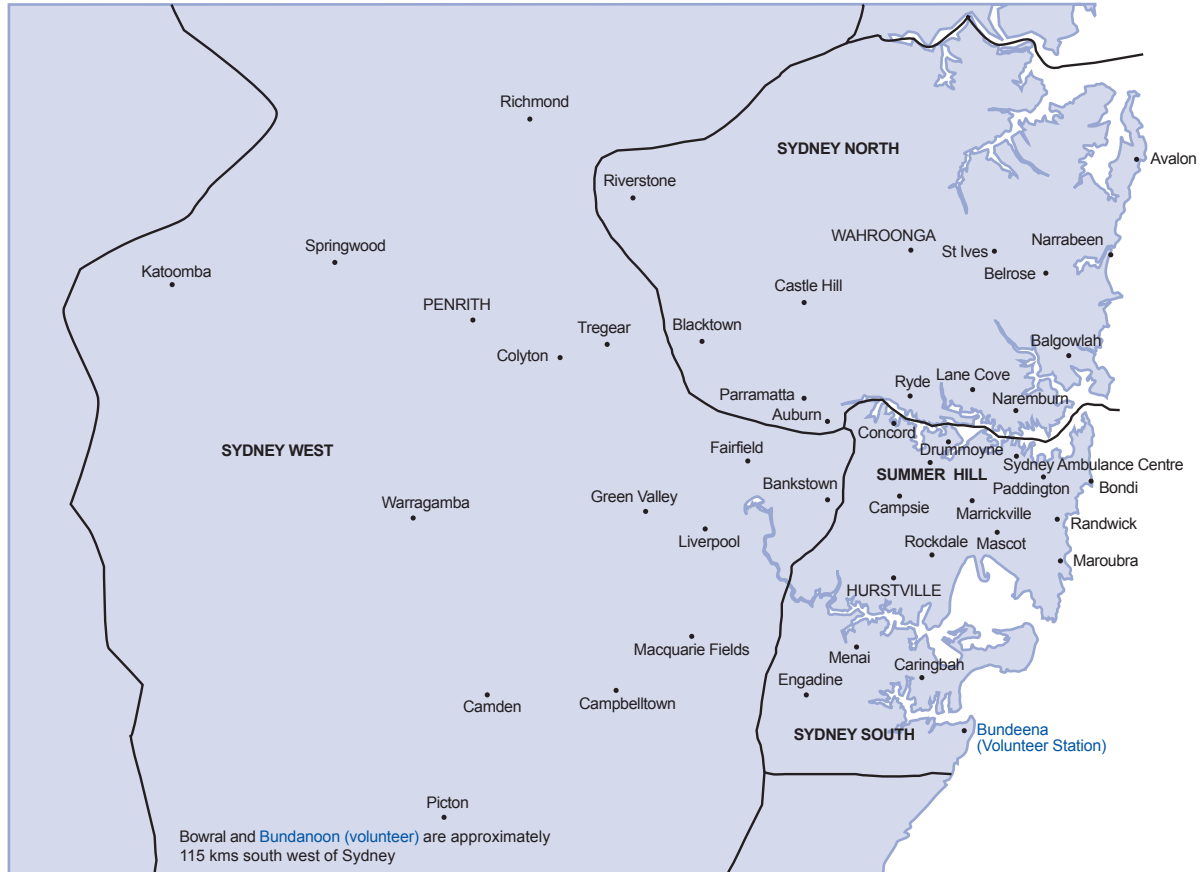

# Ambulance station locations in Sydney

## Sydney South Sector

Bondi  
 Campsie  
 Caringbah  
 Concord  
 Drummoynes  
 Engadine  
 Hurstville  
 Maroubra  
 Marrickville  
 Mascot  
 Menai  
 Paddington  
 Randwick  
 Rockdale  
 Summer Hill  
 Sydney Ambulance Centre (SAC)

## Sydney West Sector

Bankstown  
 Bowral  
 Camden  
 Campbelltown  
 Colyton  
 Fairfield  
 Green Valley  
 Katoomba  
 Liverpool  
 Macquarie Fields  
 Penrith  
 Picton  
 Richmond  
 Springwood  
 Tregear  
 Warragamba

## Sydney North Sector

Auburn  
 Avalon  
 Balgowlah  
 Belrose  
 Blacktown  
 Castle Hill  
 Lane Cove  
 Naremburn  
 Narrabeen  
 Parramatta  
 Riverstone  
 St Ives  
 WAhroonga