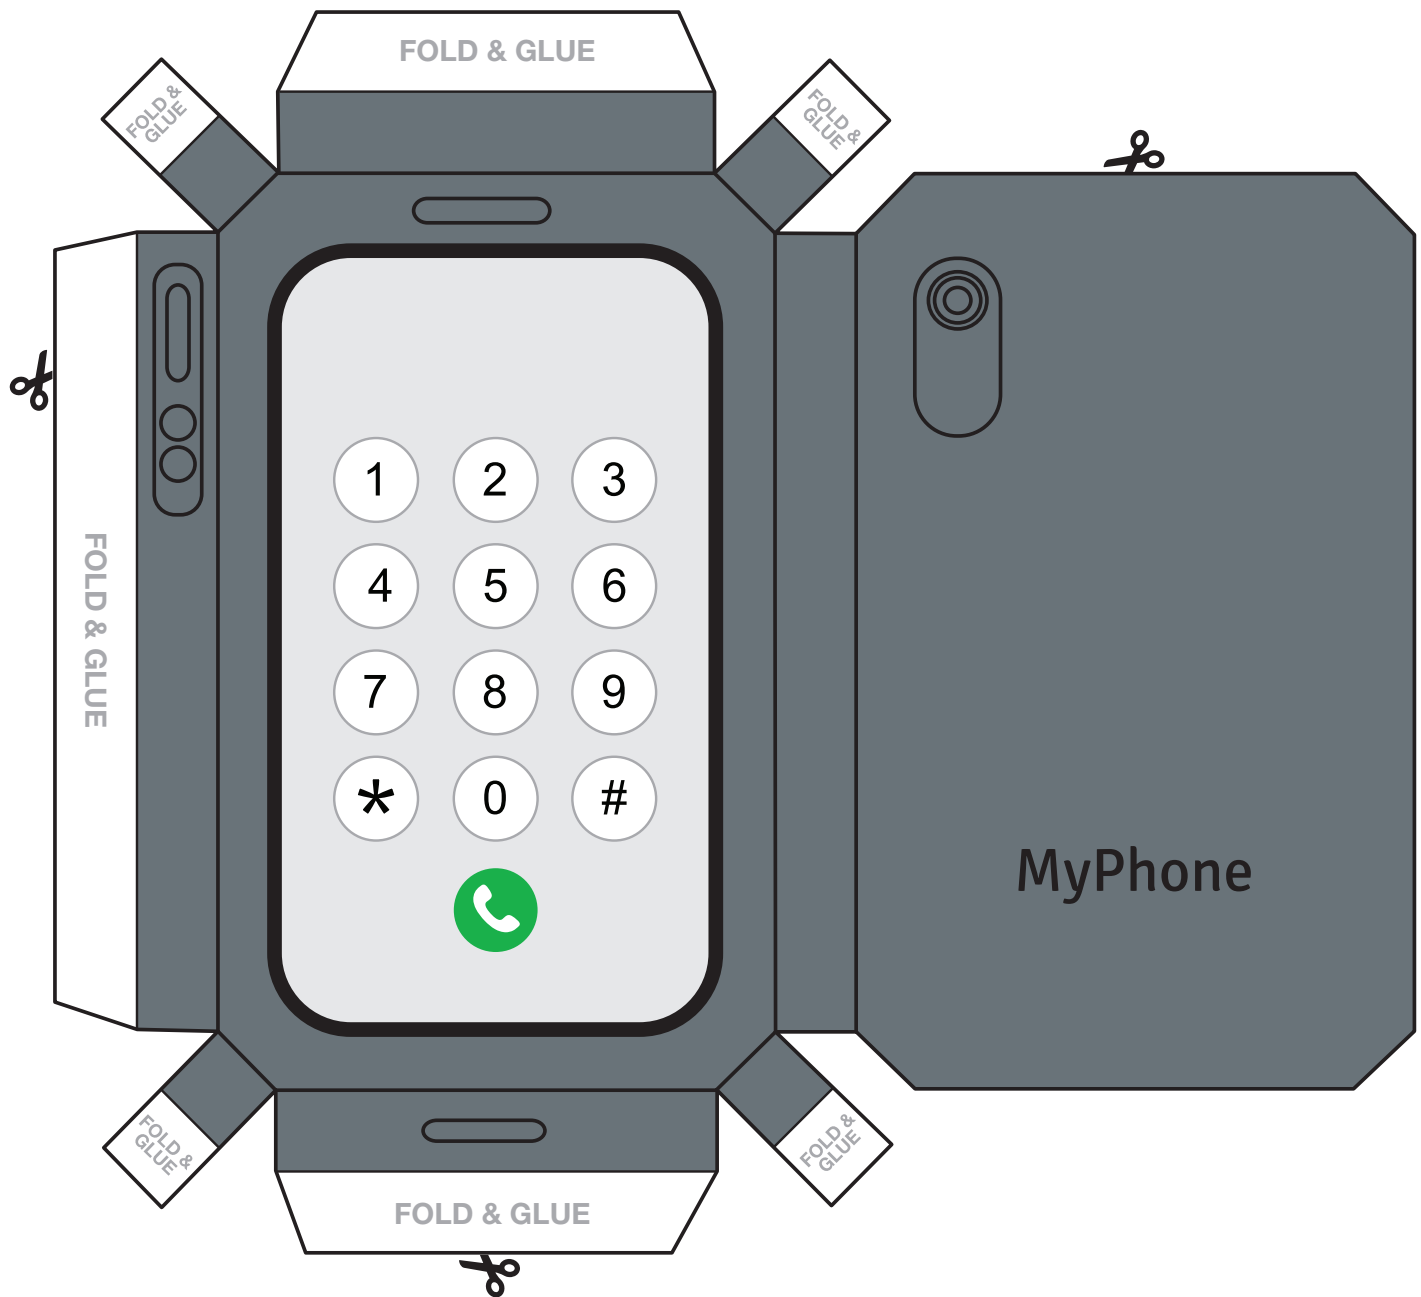

Dialing Triple Zero (000)

In an emergency it is important to know how to call for help.
Cut out the below phone, fold and glue the tabs to build
your own phone to practice on.

NSW Ambulance